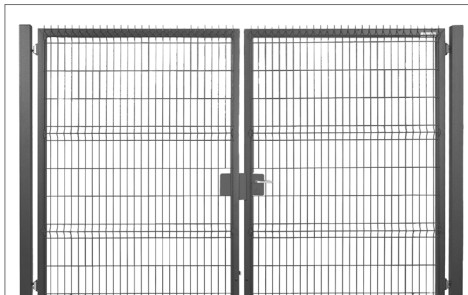

Robusta[®] Nylofor[®] swing gate

Access control

The Robusta Nylofor swing gates are available in single and double version with Nylofor infill as a perfect combination with Nylofor panel fences.

Product detail

BENEFITS

Rigid construction

All elements of the Robusta Nylofor swing gates are of an extremely rigid construction: frame, Nylofor panels and post system.

Optimal setting

The locking system allows optimal adjustment and is easy to install.

Universal opening

The hinges are adjustable and allow each leaf to swing through 180°. All hinges are positioned symmetrically.

High quality coating

The Robusta Nylofor swing gates receive the best coating available.

Posts

Square posts out of welded tube with cap.

Dimensions: 80 x 80 x 2; 80 x 80 x 3; 100 x 100 x 3; 140 x 140 x 3; 160 x 160 x 5

Components

- **Hinges:** adjustable, allow the gate wings to open through 180°.
- **Lock system:** external secure lock system, with adjustable latch.
- **Ground bolt:** manufactured from HDG and attached to the wing, to be anchored into the central floor plate.
 - Standard on double swing gate: 1 ground bolt
 - Additional ground bolt for single or double gates: optional.
- **Ground stop** will be delivered with double gate.